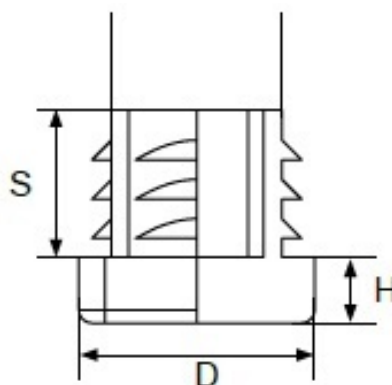

PRODUCT SHEET

Description:

Insert Glide For Square Tubes, 60x60mm, PE, Black

Item number:

10.03.100-0

Units	Box	Carton	HS Code	Barcode
Pcs.	50	500	3901908099	
				5704866007344

Color	D diameter	S shaft	H height
Black	12 x 12 mm	11,6 mm	4,0 mm
Black	16 x 16 mm	12 mm	5,0 mm
Black	18 x 18 mm	11 mm	5,0 mm
Black	20 x 20 mm	12 mm	5,0 mm
White	20 x 20 mm	12 mm	5,0 mm
Black	22 x 22 mm	14 mm	5,0 mm
Black	25 x 25 mm	13,5 mm	5,0 mm
White	25 x 25 mm	13,5 mm	5,0 mm
Black	30 x 30 mm	13,5 mm	5,0 mm
Black	40 x 40 mm	14 mm	5,0 mm
Black	50 x 50 mm	19 mm	5,0 mm
Black	60 x 60 mm	19 mm	5,0 mm